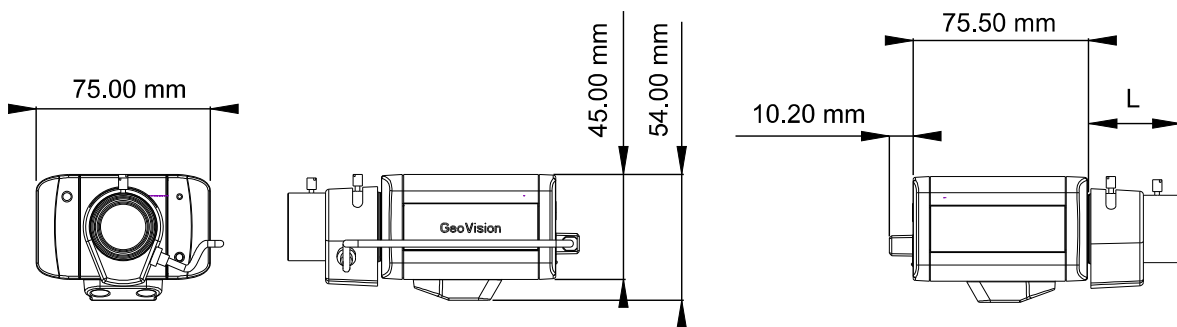

* No Memory card slot & local storage function for Argentina.

Active Tampering Alarm

Tampered

Focus Change

Camera Shift

Model	L Length
BX2400-0F	15.7 mm
BX2400-1F	15.7 mm
BX2400-2F	15.7 mm
BX2400-3V	39.5 mm
BX2400-4V	37.1 mm

LED Indicator	2 LEDs: Power, Status
General	
Operating Temperature	0 °C ~ 50 °C / 32 °F ~ 122 °F
Humidity	10% to 90% (no condensation)
Power Source	12V DC / PoE
Max. Power Consumption	9.5W
Dimensions (L X W X H)	75.5 x75 x 54 mm / 2.97 x 2.95 x 2.13 in (without lens)
Weight	300 g / 0.66 lb
Regulatory	CE, FCC, C-Tick, RoHS compliant
Power over Ethernet	
PoE Standard	IEEE 802.3af Class 3 Power over Ethernet / PD
PoE Power Supply Type	End-Span
PoE Power Output	Per Port 48V DC, 350mA. Max. 15.4 watts
Web Interface	
Installation Management	Web-based configuration
Maintenance	Firmware upgrade through Web Browser or Utility
Access from Web Browser	Camera live view, video recording, change video quality, bandwidth control, image snapshot, digital I/O control, audio, Wide Angle Lens Dewarping, Picture in Picture, Picture and Picture, Privacy Mask, Visual Automation, Tampering Alarm, Text Overlay
Language	Arabic / Bulgarian / Czech / Danish / Dutch / English / Finnish / French / German / Greek / Hebrew / Hungarian / Indonesian / Italian /Japanese / Lithuanian / Norwegian / Persian / Polish / Portuguese / Romanian / Russian / Serbian / Simplified Chinese / Slovakian / Slovenian / Spanish / Swedish / Thai / Traditional Chinese / Turkish
Applications	
Network Storage	GV-NVR, GV-System, GV-Backup Center, GV-Recording Server
Smart Device Access	- GV-Eye for Android smartphone, tablet, iPhone, and iPod Touch - GV-Eye HD for iPad
Live Viewing	IE , GV-MultiView
CMS Server support	GV-Control Center, GV-Center V2, GV-VSM